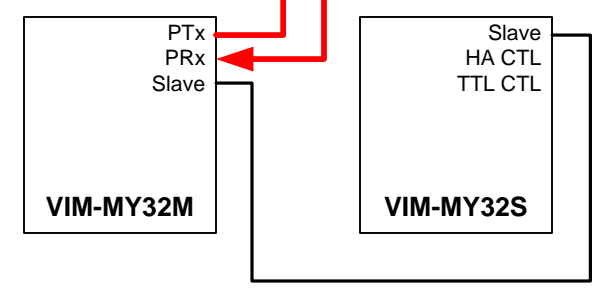

FOH

Monitor

FOH

Monitor

ENGR.	HSOIII	DATE:	11/6/2007
DRAWN	HSOIII	DATE:	11/6/2007
REVIEW		DATE:	
CHECKED		DATE:	

10840-412 Guilford Rd.
Annapolis Junction, MD 20701
301.604.0100 • lightviper.com

fiberplex
LightViper

Using VIM-0808 for Monitor Returns

FSCM:	C	N/A	REV: -
SCALE:	SHEET 1	OF 1	