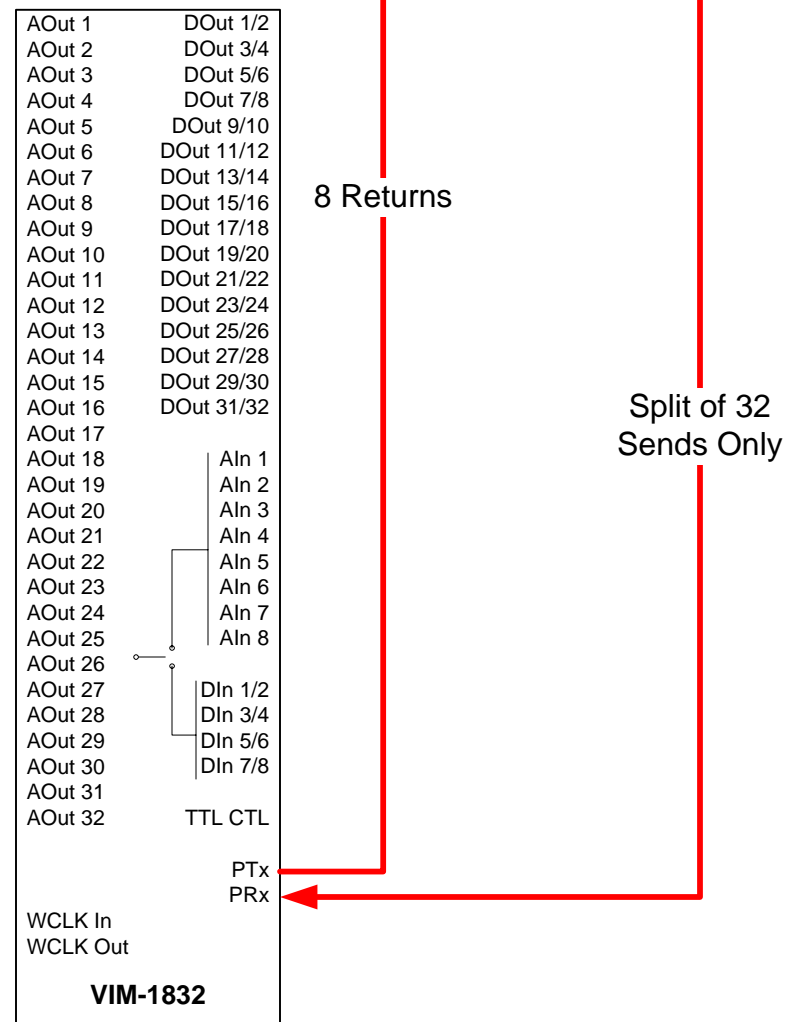

FOH

Monitor

FOH

Monitor

ENGR.	HSOIII	DATE:	11/6/2007
DRAWN	HSOIII	DATE:	11/6/2007
REVIEW		DATE:	
CHECKED		DATE:	

10840-412 Guilford Rd.
Annapolis Junction, MD 20701
301.604.0100 • lightviper.com

fiberplex
LightViper

Using VIM-0808 for Monitor Returns

FSCM:	C	N/A	REV: -
SCALE:	SHEET 1	OF 1	