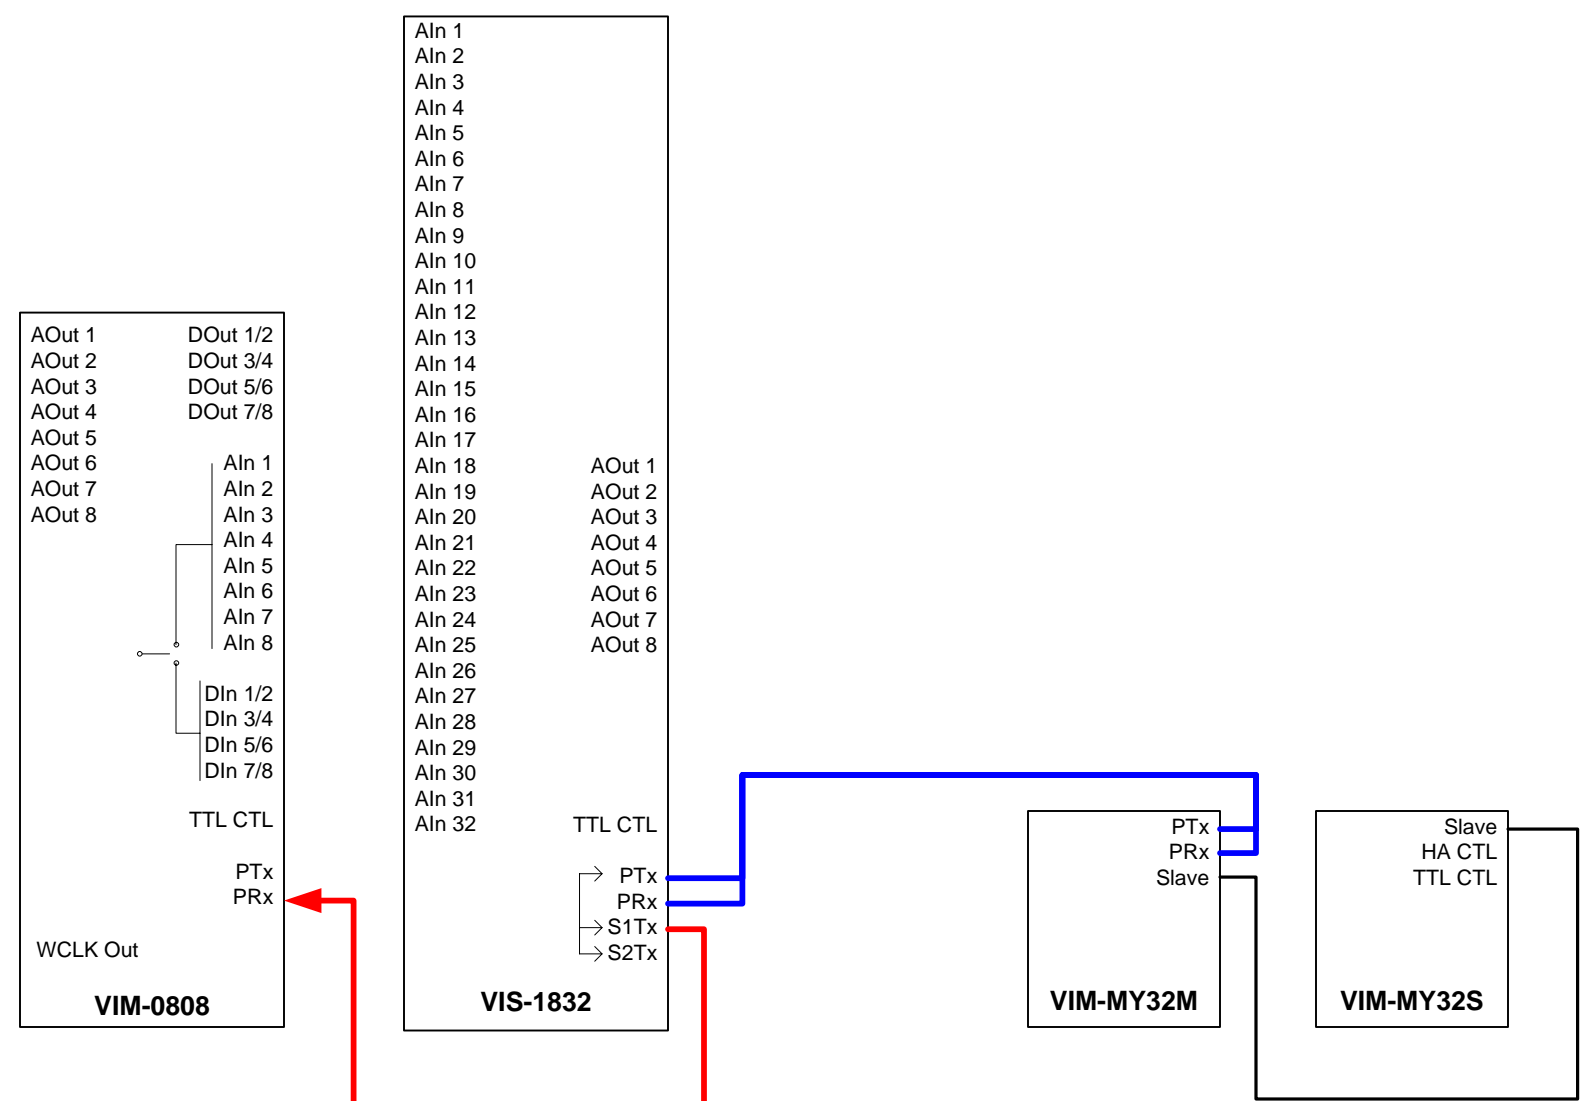

FOH

Monitor

FOH

Monitor

ENGR.	HSOIII	DATE:	11/6/2007
DRAWN	HSOIII	DATE:	11/6/2007
REVIEW		DATE:	
CHECKED		DATE:	

10840-412 Guilford Rd.
Annapolis Junction, MD 20701
301.604.0100 • lightviper.com

fiberplex
LightViper

Using VIM-0808 for Monitor Returns

FSCM:	C	N/A	REV: -
SCALE:	SHEET 1	OF 1	